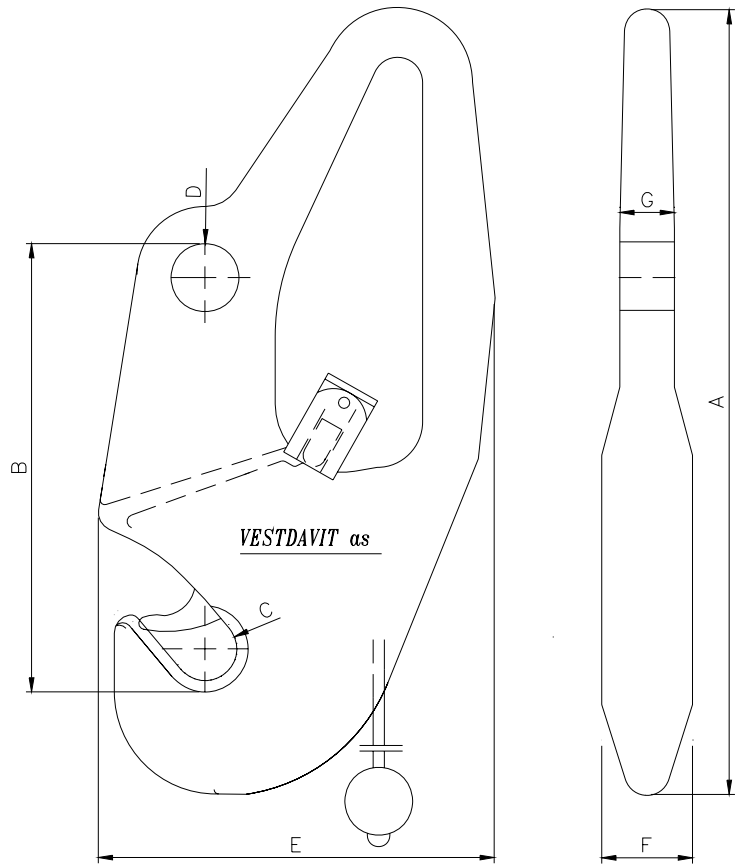

After release, the hook will remain in a position ready to connect again.

An external toggle line to the hook can be attached to guide the hook to the lifting point.

VESTDAVIT LB-HOOKS are Certified SAFETY HOOKS with SWL from 1.5 - 10 T.

# Safety Hook

## VESTDAVIT Offload Release Hook

- Material: Stainless Steel
- CE certified by The Marine Equipment Directive.
- Complies with SOLAS, NMD and USCG regulations
- Patented

LB 1,5T & LB 2,5T

LB 1,5T w/wedge lock

### MAIN DIMENSIONS:

Type	SWL	WEIGHT	A	B	C	D	E	F	G
LB 1,5	1,5 T	2,3 Kg	240	115	∅ 28	∅ 17	130	32	16
LB 2,5	2,5 T	4,7 Kg	320	173	∅ 28	∅ 28	160	34	20
LB 4	4,0 T	7,2 Kg	350	194	∅ 28	∅ 30	175	40	24
LB 6,5	6,5 T	8,7 Kg	355	194	∅ 28	∅ 30	180	52	28
LB 10	10,0 T	20 Kg	490	362	∅ 45	∅ 40	258	56	38